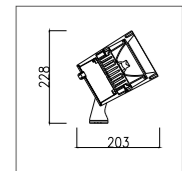

标准灯具 Standard single fitting

Item No	Power | Flux	Beam angle	L*W*H
452-FH260G40W	40W / 2800 lm	12°/38°	260*160*230