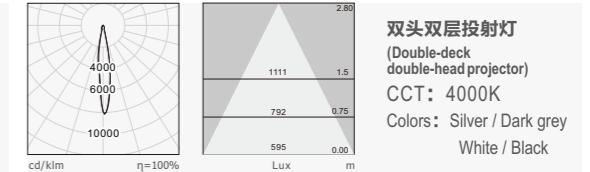

Item No	Power | Flux	Beam angle	L*W*H
452A-FH260G80W	80W / 5620 lm	12°/38°	260*160*400