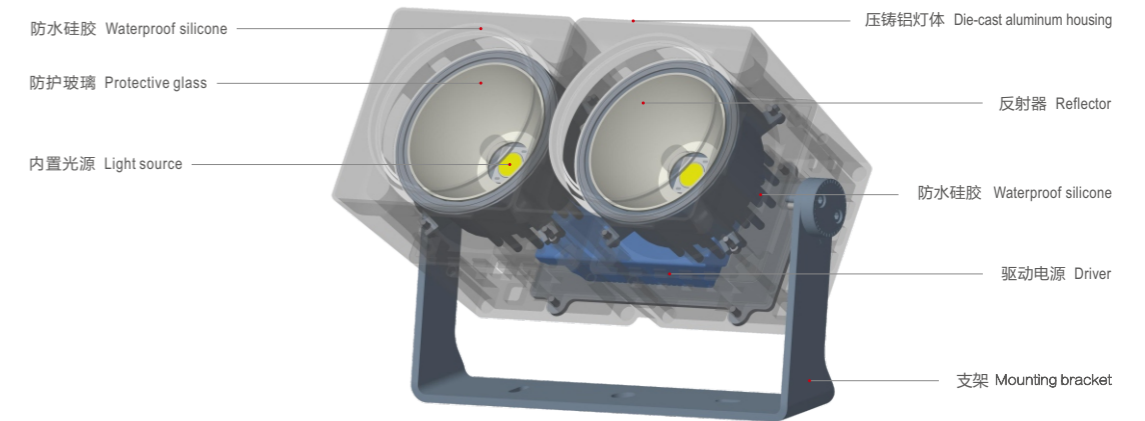

Stark 斯塔克

452 投射灯

Projector technical data sheet

452 斯塔克系列是一款设计简洁但实用的多功能LED投射灯，灯体采用优质铝合金，粉末喷涂表面处理，坚固耐用不易变色和刮花，采用防水结构，防护等级达到IP66。使用进口高亮度COB光源，亮度高，色温一致性好。斯塔克系列有单头、双头、三头及四头多种款式，应用场所：室内室外立面、广告牌、建筑景观亮化等场所照明。

452 Stark series is one compact and multi-functional LED projector, waterproof structure is adopted, IP66, whole aluminum alloy die-cast housing in durable corrosion resistance, anti-fading and anti-scratch electrostatic powder coated finish. Imported high efficiency COB LED light source ensure great consistency of the CCT. The Stark series includes 4 types: single head, double heads, three heads, and four heads options.

Applications: Outdoor & Indoor facades, billboard, Architectural lighting etc.

产品细节 Details

规格参数 Technical Data

名称: 452 投射灯
 类型: 投射灯
 灯体材料: 压铸铝
 表面处理: 静电喷涂
 光源: COB
 整灯光效: 70 lm/W
 显色指数: ≥80
 色温: 3000K/4000K/6500K
 输入电压: 220-240V
 驱动电源: 高转换率驱动电源
 控制组件: DMX512
 灯具寿命: 3万小时
 电气等级: II

Product name: 452 Architecture projector
 Type: Architecture projector
 Housing material: Castiron
 Surface finish: Electrostatic thermo-painting
 Light source: COB
 Lumina ire efficiency: 70 lm/W
 CRI: ≥80
 Color temperature: 3000K / 4000K / 6500K
 Input voltage: 220-240V
 Driver: High efficiency driver
 Control methods: DMX512
 Lifespan: 30000h
 Electrical grade: II