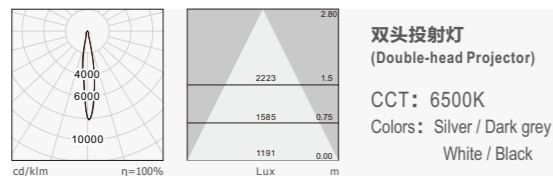

Item No	Power | Flux	Beam angle	L*W*H
452-FH260G40W	40W / 2840 lm	12°/38°	260*160*230