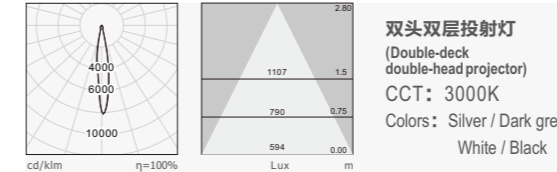

Applications: Outdoor & Indoor facades, billboard, Architectural lighting etc.

产品细节 Details

规格参数 Technical Data

名称: 452 投射灯
 类型: 投射灯
 灯体材料: 压铸铝
 表面处理: 静电喷涂
 光源: COB
 整灯光效: 70 lm/W
 显色指数: ≥80
 色温: 3000K/4000K/6500K
 输入电压: 220-240V
 驱动电源: 高转换率驱动电源
 控制组件: DMX512
 灯具寿命: 3万小时
 电气等级: II

Product name: 452 Architecture projector
 Type: Architecture projector
 Housing material: Castiron
 Surface finish: Electrostatic thermo-painting
 Light source: COB
 Lumina ire efficiency: 70 lm/W
 CRI: ≥80
 Color temperature: 3000K / 4000K / 6500K
 Input voltage: 220-240V
 Driver: High efficiency driver
 Control methods: DMX512
 Lifespan: 30000h
 Electrical grade: II

标准灯具 Standard single fitting

Item No	Power Flux	Beam angle	L*W*H
452-FH260G40W	40W / 2800 lm	12°/38°	260*160*230

Item No	Power Flux	Beam angle	L*W*H
452-FH260G40W	40W / 2820 lm	12°/38°	260*160*230

Item No	Power Flux	Beam angle	L*W*H
452-FH260G40W	40W / 2840 lm	12°/38°	260*160*230