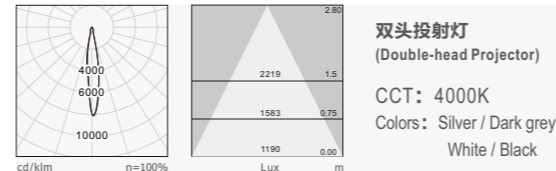

Item No	Power | Flux	Beam angle	L*W*H
452-FH260G40W	40W / 2820 lm	12°/38°	260*160*230