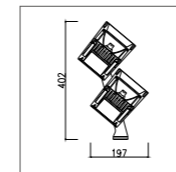

标准灯具 Standard single fitting

Item No	Power Flux	Beam angle	L*W*H
452-FH260G40W	40W / 2800 lm	12°/38°	260*160*230

Item No	Power Flux	Beam angle	L*W*H
452-FH260G40W	40W / 2820 lm	12°/38°	260*160*230

Item No	Power Flux	Beam angle	L*W*H
452-FH260G40W	40W / 2840 lm	12°/38°	260*160*230

Item No	Power Flux	Beam angle	L*W*H
452A-FH260G80W	80W / 5600 lm	12°/38°	260*160*400

Item No	Power Flux	Beam angle	L*W*H
452A-FH260G80W	80W / 5620 lm	12°/38°	260*160*400

Item No	Power Flux	Beam angle	L*W*H
452A-FH260G80W	80W / 5640 lm	12°/38°	260*160*400