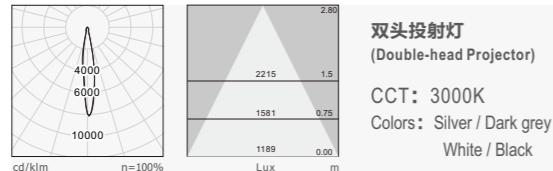

标准灯具 Standard single fitting

Item No	Power | Flux	Beam angle	L*W*H
452-FH260G40W	40W / 2800 lm	12°/38°	260*160*230