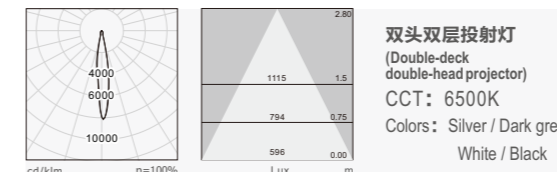

Applications: Outdoor & Indoor facades, billboard, Architectural lighting etc.

产品细节 Details

规格参数 Technical Data

名称: 452 投射灯
 类型: 投射灯
 灯体材料: 压铸铝
 表面处理: 静电喷涂
 光源: COB
 整灯光效: 70 lm/W
 显色指数: ≥80
 色温: 3000K/4000K/6500K
 输入电压: 220-240V
 驱动电源: 高转换率驱动电源
 控制组件: DMX512
 灯具寿命: 3万小时
 电气等级: II

Product name: 452 Architecture projector
 Type: Architecture projector
 Housing material: Castiron
 Surface finish: Electrostatic thermo-painting
 Light source: COB
 Lumina ire efficiency: 70 lm/W
 CRI: ≥80
 Color temperature: 3000K / 4000K / 6500K
 Input voltage: 220-240V
 Driver: High efficiency driver
 Control methods: DMX512
 Lifespan: 30000h
 Electrical grade: II

标准灯具 Standard single fitting

Item No	Power Flux	Beam angle	L*W*H
452-FH260G40W	40W / 2800 lm	12°/38°	260*160*230

Item No	Power Flux	Beam angle	L*W*H
452-FH260G40W	40W / 2820 lm	12°/38°	260*160*230

Item No	Power Flux	Beam angle	L*W*H
452-FH260G40W	40W / 2840 lm	12°/38°	260*160*230

Item No	Power Flux	Beam angle	L*W*H
452A-FH260G80W	80W / 5600 lm	12°/38°	260*160*400

Item No	Power Flux	Beam angle	L*W*H
452A-FH260G80W	80W / 5620 lm	12°/38°	260*160*400

Item No	Power Flux	Beam angle	L*W*H
452A-FH260G80W	80W / 5640 lm	12°/38°	260*160*400