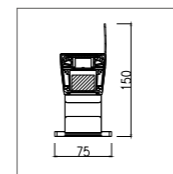

标准灯具 Standard single fitting

明装洗墙灯
(Surface mounted wall washer)
CCT: 3000K
Colors: Silver / Dark grey
White / Black

Item No	Power | Flux	L*W*H
450B-WG500A13W	13W / 845 lm	500*75*140
450B-WG990A26W	26W / 1690 lm	990*75*140
450B-WH500A13W-RGB	13W / 845 lm	500*75*140
450B-WH990A26W-RGB	26W / 1690 lm	990*75*140

明装洗墙灯
(Surface mounted wall washer)
CCT: 4000K
Colors: Silver / Dark grey
White / Black

Item No	Power | Flux	L*W*H
450B-WG500A13W	13W / 865 lm	500*75*140
450B-WG990A26W	26W / 1710 lm	990*75*140
450B-WH500A13W-RGB	13W / 865 lm	500*75*140
450B-WH990A26W-RGB	26W / 1710 lm	990*75*140

明装洗墙灯
(Surface mounted wall washer)
CCT: 6500K
Colors: Silver / Dark grey
White / Black

Item No	Power | Flux	L*W*H
450B-WG500A13W	13W / 885 lm	500*75*140
450B-WG990A26W	26W / 1730 lm	990*75*140
450B-WH500A13W-RGB	13W / 885 lm	500*75*140
450B-WH990A26W-RGB	26W / 1730 lm	990*75*140

明装防眩洗墙灯
(Anti-glare surface mounted wall washer)
CCT: 3000K
Colors: Silver / Dark grey
White / Black

Item No	Power | Flux	L*W*H
450B-WG500G13W	13W / 845 lm	500*75*150
450B-WG990G26W	26W / 1690 lm	990*75*150
450B-WH500G13W-RGB	13W / 845 lm	500*75*150
450B-WH990G26W-RGB	26W / 1690 lm	990*75*150

明装防眩洗墙灯
(Anti-glare surface mounted wall washer)
CCT: 4000K
Colors: Silver / Dark grey
White / Black

Item No	Power | Flux	L*W*H
450B-WG500G13W	13W / 865 lm	500*75*150
450B-WG990G26W	26W / 1710 lm	990*75*150
450B-WH500G13W-RGB	13W / 865 lm	500*75*150
450B-WH990G26W-RGB	26W / 1710 lm	990*75*150

明装防眩洗墙灯
(Anti-glare surface mounted wall washer)
CCT: 6500K
Colors: Silver / Dark grey
White / Black

Item No	Power | Flux	L*W*H
450B-WG500G13W	13W / 885 lm	500*75*150
450B-WG990G26W	26W / 1730 lm	990*75*150
450B-WH500G13W-RGB	13W / 885 lm	500*75*150
450B-WH990G26W-RGB	26W / 1730 lm	990*75*150

关联产品 Related products