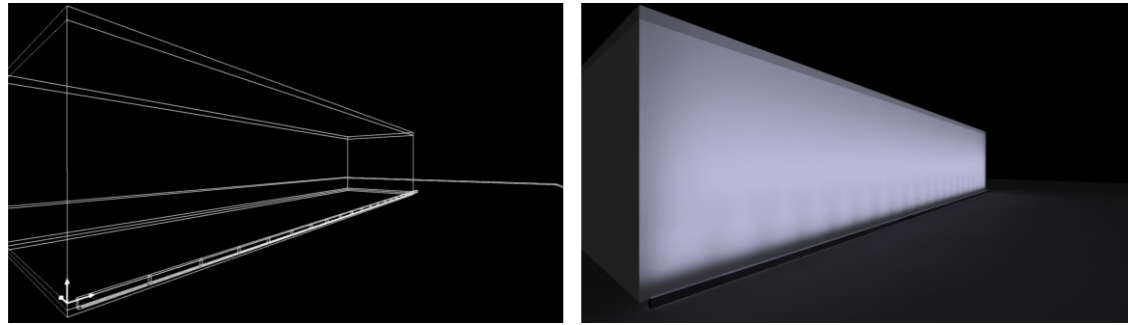

标准灯具 Standard single fitting