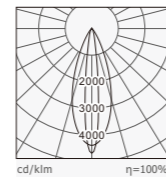

明装洗墙灯
(Surface mounted wall washer)
CCT: 4000K
Colors: Silver / Dark grey
White / Black

Item No	Power | Flux	L*W*H
450B-WG500A13W	13W / 865 lm	500*75*140
450B-WG990A26W	26W / 1710 lm	990*75*140
450B-WH500A13W-RGB	13W / 865 lm	500*75*140
450B-WH990A26W-RGB	26W / 1710 lm	990*75*140