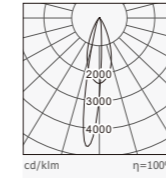

明装防眩洗墙灯
(Anti-glare surface mounted wall washer)
CCT: 3000K
Colors: Silver / Dark grey
White / Black

Item No	Power | Flux	L*W*H
450B-WG500G13W	13W / 845 lm	500*75*150
450B-WG990G26W	26W / 1690 lm	990*75*150
450B-WH500G13W-RGB	13W / 845 lm	500*75*150
450B-WH990G26W-RGB	26W / 1690 lm	990*75*150