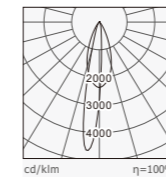

标准灯具 Standard single fitting

明装洗墙灯
(Surface mounted wall washer)
CCT: 3000K
Colors: Silver / Dark grey
White / Black

Item No	Power | Flux	L*W*H
450B-WG500A13W	13W / 845 lm	500*75*140
450B-WG990A26W	26W / 1690 lm	990*75*140
450B-WH500A13W-RGB	13W / 845 lm	500*75*140
450B-WH990A26W-RGB	26W / 1690 lm	990*75*140

明装洗墙灯
(Surface mounted wall washer)
CCT: 4000K
Colors: Silver / Dark grey
White / Black

Item No	Power | Flux	L*W*H
450B-WG500A13W	13W / 865 lm	500*75*140
450B-WG990A26W	26W / 1710 lm	990*75*140
450B-WH500A13W-RGB	13W / 865 lm	500*75*140
450B-WH990A26W-RGB	26W / 1710 lm	990*75*140

明装洗墙灯
(Surface mounted wall washer)
CCT: 6500K
Colors: Silver / Dark grey
White / Black

Item No	Power | Flux	L*W*H
450B-WG500A13W	13W / 885 lm	500*75*140
450B-WG990A26W	26W / 1730 lm	990*75*140
450B-WH500A13W-RGB	13W / 885 lm	500*75*140
450B-WH990A26W-RGB	26W / 1730 lm	990*75*140

明装防眩洗墙灯
(Anti-glare surface mounted wall washer)
CCT: 3000K
Colors: Silver / Dark grey
White / Black

Item No	Power | Flux	L*W*H
450B-WG500G13W	13W / 845 lm	500*75*150
450B-WG990G26W	26W / 1690 lm	990*75*150
450B-WH500G13W-RGB	13W / 845 lm	500*75*150
450B-WH990G26W-RGB	26W / 1690 lm	990*75*150

明装防眩洗墙灯
(Anti-glare surface mounted wall washer)
CCT: 4000K
Colors: Silver / Dark grey
White / Black

Item No	Power | Flux	L*W*H
450B-WG500G13W	13W / 865 lm	500*75*150
450B-WG990G26W	26W / 1710 lm	990*75*150
450B-WH500G13W-RGB	13W / 865 lm	500*75*150
450B-WH990G26W-RGB	26W / 1710 lm	990*75*150

明装防眩洗墙灯
(Anti-glare surface mounted wall washer)
CCT: 6500K
Colors: Silver / Dark grey
White / Black

Item No	Power | Flux	L*W*H
450B-WG500G13W	13W / 885 lm	500*75*150
450B-WG990G26W	26W / 1730 lm	990*75*150
450B-WH500G13W-RGB	13W / 885 lm	500*75*150
450B-WH990G26W-RGB	26W / 1730 lm	990*75*150

关联产品 Related products