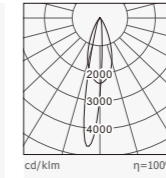

明装防眩洗墙灯
(Anti-glare surface mounted wall washer)
CCT: 4000K
Colors: Silver / Dark grey
White / Black

Item No	Power | Flux	L*W*H
450B-WG500G13W	13W / 865 lm	500*75*150
450B-WG990G26W	26W / 1710 lm	990*75*150
450B-WH500G13W-RGB	13W / 865 lm	500*75*150
450B-WH990G26W-RGB	26W / 1710 lm	990*75*150