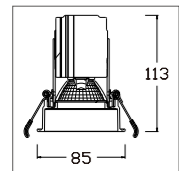

3寸射灯
(3-inch spot light)
CCT: 4000K
Colors: White

Item No	Power | Flux	Beam angle	Ring	L*W*H
521N-RM85B6W	6W / 488 lm	12° / 24°	B	φ 85*113
521N-RM85B10W	10W / 800 lm	12° / 24°	B	φ 85*113

3寸射灯
(3-inch spot light)
CCT: 6500K
Colors: White

Item No	Power | Flux	Beam angle	Ring	L*W*H
521N-RM85B6W	6W / 508 lm	12° / 24°	B	φ 85*113
521N-RM85B10W	10W / 820 lm	12° / 24°	B	φ 85*113