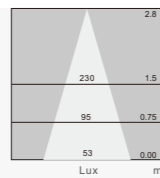

产品细节 Details

规格参数 Technical Data

名称: 521 3寸圆形射灯
类型: 射灯
灯体材料: 压铸铝+优质铝合金
表面处理: 静电喷涂(烤漆)
光源: COB
整灯光效: 78 lm/W
显色指数: ≥85
色温: 3000K/4000K/6500K
输入电压: 220-240V
驱动电源: 高转换率驱动电源
灯具寿命: 3万小时
电气等级: II

Product name: 521 3-inch round spot light
Type: Spot light
Housing material: Die cast aluminum +High quality aluminum alloy
Surface finish: Electrostatic thermo-painting
Light source: COB
Luminaire efficiency: 78 lm/W
CRI: ≥85
Color temperature: 3000K/4000K/6500K
Input voltage: 220-240V
Driver: High efficiency driver
Lifespan: 30000h
Electrical grade: II

标准灯具 Standard single fitting

3寸射灯
 (3-inch spot light)
 CCT: 3000K
 Colors: White

Item No	Power Flux	Beam angle	Ring	L*W*H
521N-RM85B6W	6W / 468 lm	12° / 24°	B	φ 85*113
521N-RM85B10W	10W / 780 lm	12° / 24°	B	φ 85*113

3寸射灯
 (3-inch spot light)
 CCT: 4000K
 Colors: White

Item No	Power Flux	Beam angle	Ring	L*W*H
521N-RM85B6W	6W / 488 lm	12° / 24°	B	φ 85*113
521N-RM85B10W	10W / 800 lm	12° / 24°	B	φ 85*113

3寸射灯
 (3-inch spot light)
 CCT: 6500K
 Colors: White