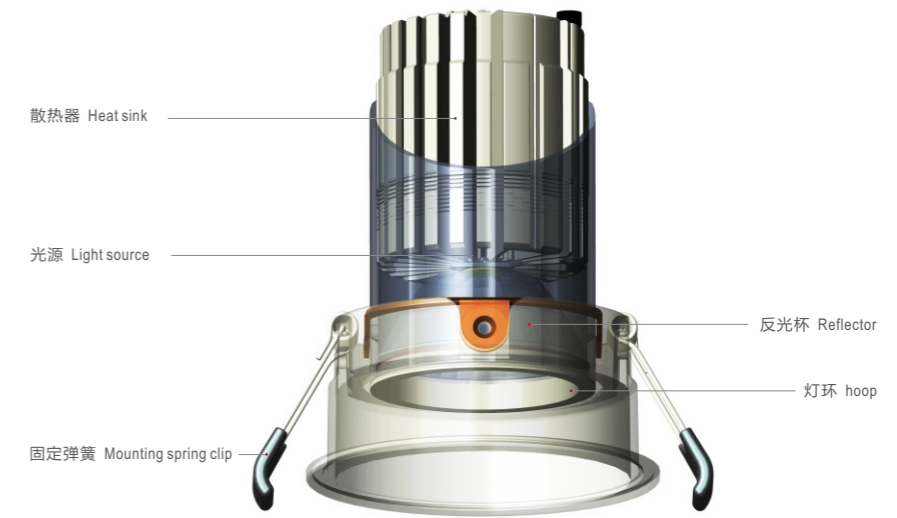

IRON MAN 3-INCH SPOT LIGHT 521

Iron man 钢铁侠

521 3寸圆形射灯
3-inch round spot light luminaires technical data sheet.

521 钢铁侠圆形射灯，采用优质压铸铝+铝合金结构，坚固耐用不易变色和刮花，反射器、透镜根据LED光波长专门研发，光束角有12°和24°，优化了其光学性能并实现了最高的灯具效率，先进的热管理技术确保了灯具最大光输出的持续性及色温的一致性，此款射灯有可调角和不可调角两种。
应用场所：商场、专卖店、公共建筑、酒店、展览展示等场所。

521 series round spot light with aluminum die-cast plus aluminum alloy structure including two types: illumination angles adjustable and non-adjustable, 12°and 24°two beam angles options are available. Specially designed reflector according to different LED wave length well optimized the optical property and at the same time achieved the maximum lighting efficiency. Advanced thermal management technology to ensure consistency of LED life span, color temperature and maximize output lumens.
Applications: Shopping malls, specialty stores, hotels, exhibitions etc.

产品细节 Details

规格参数 Technical Data

名称: 521 3寸圆形射灯
类型: 射灯
灯体材料: 压铸铝+优质铝合金
表面处理: 静电喷涂(烤漆)
光源: COB
整灯光效: 78 lm/W
显色指数: ≥85
色温: 3000K/4000K/6500K
输入电压: 220-240V
驱动电源: 高转换率驱动电源
灯具寿命: 3万小时
电气等级: II

Product name: 521 3-inch round spot light
Type: Spot light
Housing material: Die cast aluminum +High quality aluminum alloy
Surface finish: Electrostatic thermo-painting
Light source: COB
Luminaire efficiency: 78 lm/W
CRI: ≥85
Color temperature: 3000K/4000K/6500K
Input voltage: 220-240V
Driver: High efficiency driver
Lifespan: 30000h
Electrical grade: II

标准灯具 Standard single fitting

3寸射灯
 (3-inch spot light)
 CCT: 3000K
 Colors: White

Item No	Power Flux	Beam angle	Ring	L*W*H
521N-RM85B6W	6W / 468 lm	12° / 24°	B	φ 85*113
521N-RM85B10W	10W / 780 lm	12° / 24°	B	φ 85*113