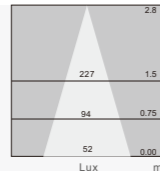

标准灯具 Standard single fitting