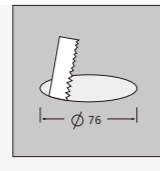

产品细节 Details

规格参数 Technical Data

名称: 521 3寸圆形射灯
类型: 射灯
灯体材料: 压铸铝+优质铝合金
表面处理: 静电喷涂(烤漆)
光源: COB
整灯光效: 78 lm/W
显色指数: ≥85
色温: 3000K/4000K/6500K
输入电压: 220-240V
驱动电源: 高转换率驱动电源
灯具寿命: 3万小时
电气等级: II

Product name: 521 3-inch round spot light
Type: Spot light
Housing material: Die cast aluminum +High quality aluminum alloy
Surface finish: Electrostatic thermo-painting
Light source: COB
Luminaire efficiency: 78 lm/W
CRI: ≥85
Color temperature: 3000K/4000K/6500K
Input voltage: 220-240V
Driver: High efficiency driver
Lifespan: 30000h
Electrical grade: II

标准灯具 Standard single fitting

3寸射灯
 (3-inch spot light)
 CCT: 3000K
 Colors: White

Item No	Power Flux	Beam angle	Ring	L*W*H
521N-RM85B6W	6W / 468 lm	12° / 24°	B	φ 85*113
521N-RM85B10W	10W / 780 lm	12° / 24°	B	φ 85*113