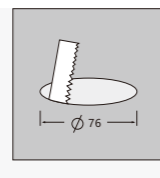

产品细节 Details

规格参数 Technical Data

名称: 521 3寸圆形射灯
类型: 射灯
灯体材料: 压铸铝+优质铝合金
表面处理: 静电喷涂(烤漆)
光源: COB
整灯光效: 78 lm/W
显色指数: ≥85
色温: 3000K/4000K/6500K
输入电压: 220-240V
驱动电源: 高转换率驱动电源
灯具寿命: 3万小时
电气等级: II

Product name: 521 3-inch round spot light
Type: Spot light
Housing material: Die cast aluminum +High quality aluminum alloy
Surface finish: Electrostatic thermo-painting
Light source: COB
Luminaire efficiency: 78 lm/W
CRI: ≥85
Color temperature: 3000K/4000K/6500K
Input voltage: 220-240V
Driver: High efficiency driver
Lifespan: 30000h
Electrical grade: II

标准灯具 Standard single fitting

3寸射灯
 (3-inch spot light)
 CCT: 3000K
 Colors: White

Item No	Power Flux	Beam angle	Ring	L*W*H
521N-RM85B6W	6W / 468 lm	12° / 24°	B	φ 85*113
521N-RM85B10W	10W / 780 lm	12° / 24°	B	φ 85*113