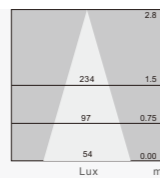

标准灯具 Standard single fitting

3寸射灯
 (3-inch spot light)
 CCT: 3000K
 Colors: White

Item No	Power Flux	Beam angle	Ring	L*W*H
521N-RM85B6W	6W / 468 lm	12° / 24°	B	φ 85*113
521N-RM85B10W	10W / 780 lm	12° / 24°	B	φ 85*113

3寸射灯
 (3-inch spot light)
 CCT: 4000K
 Colors: White

Item No	Power Flux	Beam angle	Ring	L*W*H
521N-RM85B6W	6W / 488 lm	12° / 24°	B	φ 85*113
521N-RM85B10W	10W / 800 lm	12° / 24°	B	φ 85*113

3寸射灯
 (3-inch spot light)
 CCT: 6500K
 Colors: White