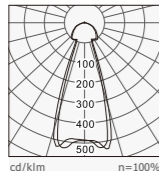

产品细节 Details

规格参数 Technical Data

名称: 521 3寸圆形射灯
类型: 射灯
灯体材料: 压铸铝+优质铝合金
表面处理: 静电喷涂(烤漆)
光源: COB
整灯光效: 78 lm/W
显色指数: ≥85
色温: 3000K/4000K/6500K
输入电压: 220-240V
驱动电源: 高转换率驱动电源
灯具寿命: 3万小时
电气等级: II

Product name: 521 3-inch round spot light
Type: Spot light
Housing material: Die cast aluminum +High quality aluminum alloy
Surface finish: Electrostatic thermo-painting
Light source: COB
Luminaire efficiency: 78 lm/W
CRI: ≥85
Color temperature: 3000K/4000K/6500K
Input voltage: 220-240V
Driver: High efficiency driver
Lifespan: 30000h
Electrical grade: II

标准灯具 Standard single fitting

3寸射灯
 (3-inch spot light)
 CCT: 3000K
 Colors: White

Item No	Power Flux	Beam angle	Ring	L*W*H
521N-RM85B6W	6W / 468 lm	12° / 24°	B	φ 85*113
521N-RM85B10W	10W / 780 lm	12° / 24°	B	φ 85*113