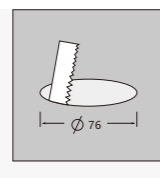

标准灯具 Standard single fitting

3寸射灯
 (3-inch spot light)
 CCT: 3000K
 Colors: White

Item No	Power Flux	Beam angle	Ring	L*W*H
521N-RM85B6W	6W / 468 lm	12° / 24°	B	φ 85*113
521N-RM85B10W	10W / 780 lm	12° / 24°	B	φ 85*113

3寸射灯
 (3-inch spot light)
 CCT: 4000K
 Colors: White

Item No	Power Flux	Beam angle	Ring	L*W*H
521N-RM85B6W	6W / 488 lm	12° / 24°	B	φ 85*113
521N-RM85B10W	10W / 800 lm	12° / 24°	B	φ 85*113

3寸射灯
 (3-inch spot light)
 CCT: 6500K
 Colors: White