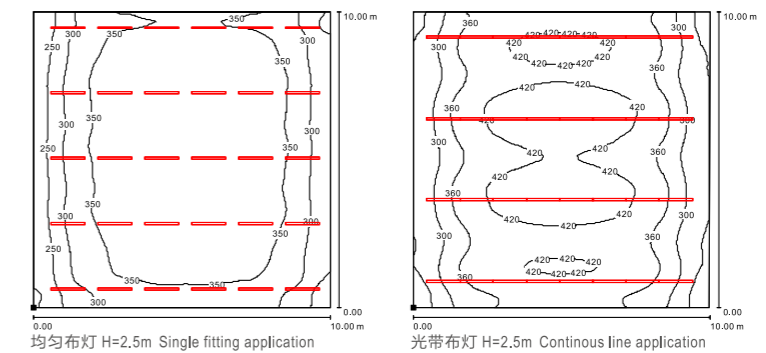

应用参考 Application reference

Open space: 10m x 10m x 3m; reflectance (%): ceiling80/wall50/floor20/ floor ceiling walls; illuminance is the average lux level on 0.75m working surface; "H" is the fittings installation height

开放式空间: 10m x 10m x 3m; 反射率(%): 天花板 80/墙壁50/地板20; 照度为 0.75m工作面平均照度; H为灯具安装离地高度。