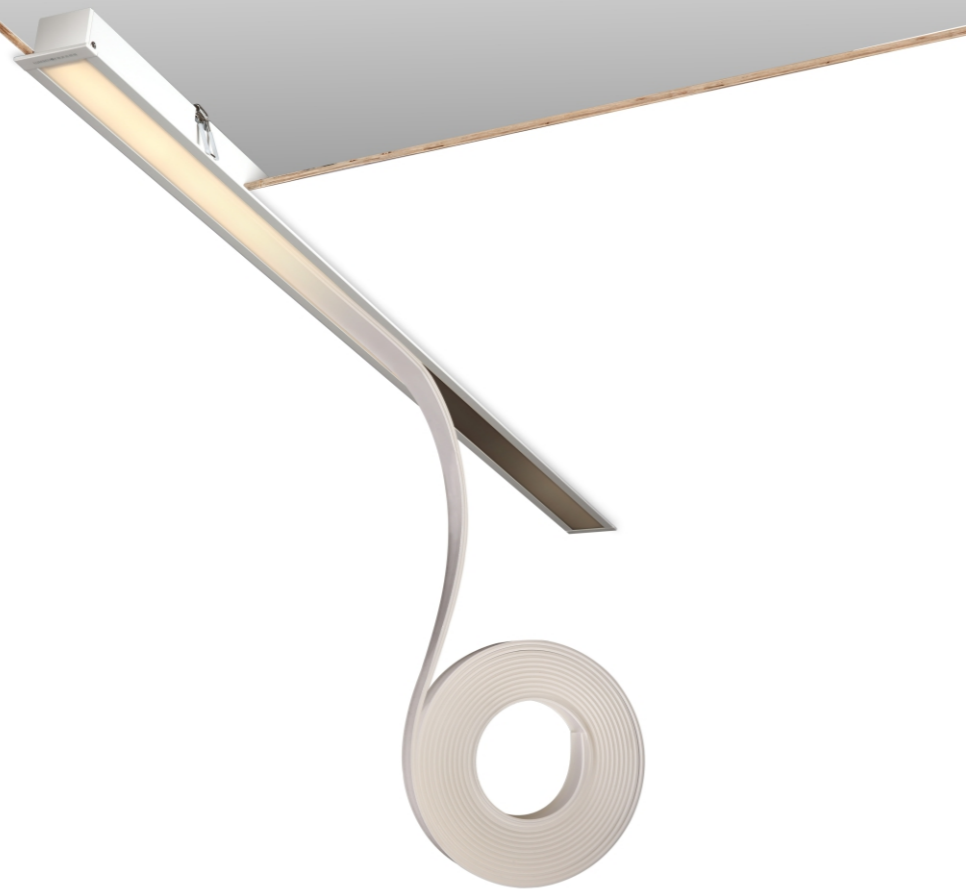

INFINITY RECESSED LUMINAIRE 758

产品细节 Details

规格参数 Technical Data

名称: 758 嵌入灯/系统灯带
 类型: 嵌入灯
 灯体材料: 优质铝合金
 表面处理: 静电喷涂
 控光面罩: PMMA
 光源: SMD
 整灯光效: 80 lm/W
 显色指数: ≥83
 色温: 3000K/4000K/6500K
 输入电压: 220-240V
 驱动电源: 高转换率驱动电源
 灯具寿命: 3万小时
 电气等级: I

Product name: 758 Recessed luminaire/continuous lighting system
Type: Recessed luminaires
Housing material: High-quality Aluminum alloy
Surface finish: Electrostatic thermo-painting
Diffuser material: PMMA
Light source: SMD
Luminaire efficiency: 80 lm/W
CRI: ≥83
Color temperature: 3000K / 4000K / 6500K
Input voltage: 220-240V
Driver: High efficiency driver
Lifespan: 30000h
Electrical grade: I

758 Specification Grade Plaster Ceiling recess mount with Trim linear LED Luminaire. Housing made of high pressure extruded aluminum construction, Die-cast aluminum end cap. UV and Corrosion resistance, with durable, anti-fading and anti-scratch Electrostatic Thermo-painting finish in Architectural Silver Grey or Matt White. (Other colors available upon request). Slim Compact series with Germany imported high transmittance PMMA diffuser specially designed for LED light sources creating smooth and uniform lighting distributions (LED Dots-Free illumination), high visual comfort for all lighting applications. Advanced thermal management technology to ensure consistency of LED life span, color temperature and maximize output lumens. 736 series are also available in seamless continuous lighting system without visible dark spot or light gaps. Customized your own unique lighting system with our latest addition of system connection module accessories (L-shape / Cross-shape / T-shape). Simple and easy installation for every user. Applications: Offices, Educational Institutes, Hospitals, Warehouses, Hospitality, Retail Etc. PMMA can be infinitely extended.