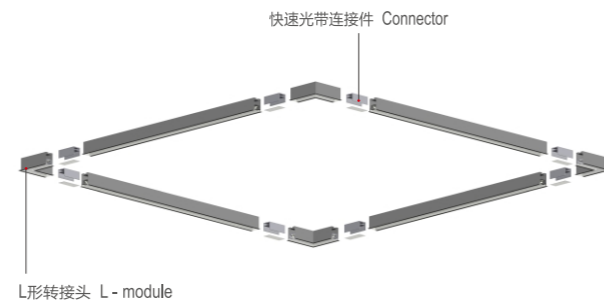

P197

光带转接头 Connection module

L形转接头 L-module				T形转接头 T-module			
Item No	Power Flux	L*W*H	Item No	Power Flux	L*W*H		
L758-RM	4.5W / 383 lm	190*190*105	T758-RM	6.75W / 574 lm	286*190*105		
L758-RM	9W / 765 lm	190*190*105	T758-RM	13.5W / 1148 lm	286**190*105		

X形转接头 X-module			
Item No	Power Flux	L*W*H	
X758-RM	9W / 765 lm	286*286*105	
X758-RM	18W / 1530 lm	286*286*105	

配件 Accessories

758 快速光带连接件 758 Quick continuous connector		758 安装卡扣 758 Installation buckle	
	Colors: Silver		Colors: Silver

线形光带示意图 Linear continuous connection demonstration

组合光带示意图 System combination demonstration

应用参考 Application reference

Open space: 10m x 10m x 3m; reflectance (%): ceiling80/wall50/floor20/ floor ceiling walls; illuminance is the average lux level on 0.75m working surface; "H" is the fittings installation height