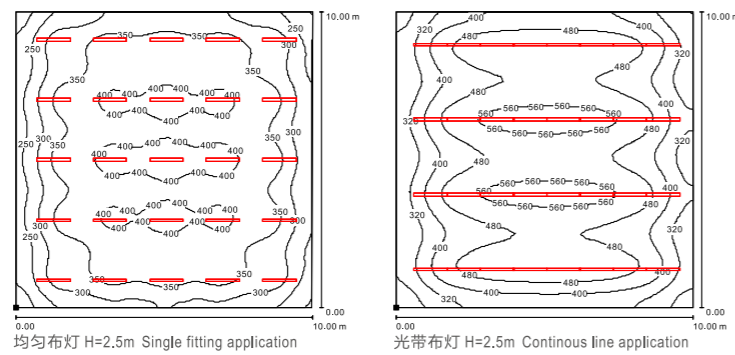

应用参考 Application reference

Open space: 10m x 10m x 3m; reflectance (%): ceiling80/wall50/floor20/ floor ceiling walls; illuminance is the average lux level on 0.75m working surface; "H" is the fittings installation height

开放式空间: 10m x 10m x 3m; 反射率(%): 天花板 80/墙壁50/地板20; 照度为 0.75m工作面平均照度; H为灯具安装离地高度。

Item No	Power | Flux	Number	W/m²	H=2.8m Illuminance(Lux)
758-RM1160T18W	18W / 1460 lm	30	4.5	344
758-RM9545T153W	153W / 12240 lm	4	6.12	446