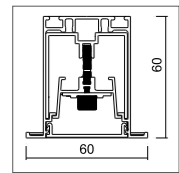

低功率 (HE)
CCT: 3000K
Colors: White

Item No	Power | Flux	L*W*H
758-RM1160T18W	18W / 1440 lm	1160*60*60