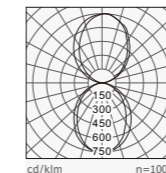

Item No	Power | Flux	L*W*H
730BU-VS1170T36W	36W / 3280 lm	1170*50*88
730BU-VS2290T72W	72W / 6520 lm	2290*50*88