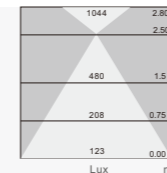

Item No	Power | Flux	L*W*H
730BU-VS1170T36W	36W / 3280 lm	1170*50*88
730BU-VS2290T72W	72W / 6520 lm	2290*50*88