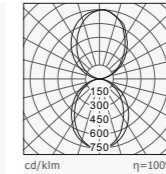

Item No	Power | Flux	L*W*H
730BU-VS1170T36W	36W / 3260 lm	1170*50*88
730BU-VS2290T72W	72W / 6500 lm	2290*50*88