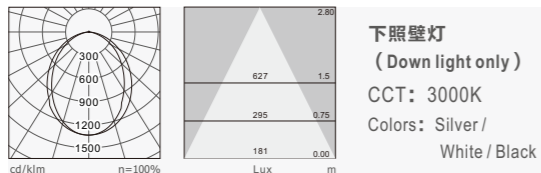

标准灯具 Standard single fitting

Item No	Power | Flux	L*W*H
730B-VS1170T18W	18W / 1620 lm	1170*50*88
730B-VS1170T27W	27W / 2430 lm	1170*50*88
730B-VS2290T36W	36W / 3240 lm	2290*50*88

Item No	Power | Flux	L*W*H
730B-VS1170T18W	18W / 1640 lm	1170*50*88
730B-VS1170T27W	27W / 2450 lm	1170*50*88
730B-VS2290T36W	36W / 3260 lm	2290*50*88