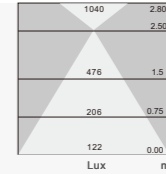

Item No	Power | Flux	L*W*H
730BU-VS1170T36W	36W / 3260 lm	1170*50*88
730BU-VS2290T72W	72W / 6500 lm	2290*50*88