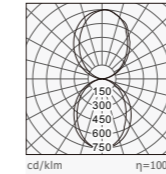

Item No	Power | Flux	L*W*H
730BU-VS1170T36W	36W / 3240 lm	1170*50*88
730BU-VS2290T72W	72W / 6480 lm	2290*50*88