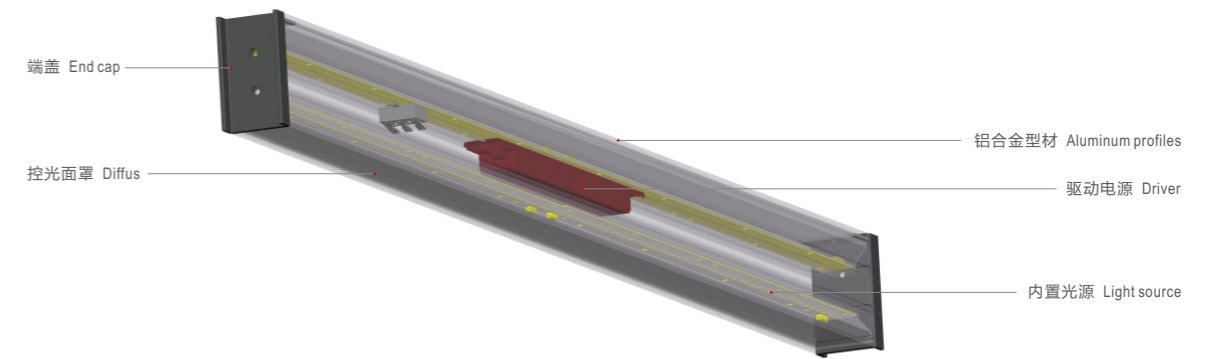

ELITA WALL MOUNTED LUMINAIRE 730B

产品细节 Details

规格参数 Technical Data

名称: 730B 壁灯
 类型: 壁灯
 灯体材料: 优质铝合金
 表面处理: 静电烤漆
 控光面罩: PMMA
 光源: SMD
 整灯光效: 90 lm/W
 显色指数: ≥83
 色温: 3000K/4000K/6500K
 输入电压: 220-240V
 驱动电源: 高转换率驱动电源
 灯具寿命: 3万小时
 电气等级: I

Product name: 730B Wall surface mounted luminaires
Type: Wall surface mounted luminaires
Housing material: High-quality Aluminum alloy
Surface finish: Electrostatic thermo-painting
Diffuser material: PMMA
Light source: SMD
Luminaire efficiency: 90 lm/W
CRI: ≥83
Color temperature: 3000K / 4000K / 6500K
Input voltage: 220-240V
Driver: High efficiency driver
Lifespan: 30000h
Electrical grade: I

Elita 艾丽塔

730B 壁灯

Wall surface mounted luminaires technical data sheet

730B 艾丽塔壁灯, 采用优质铝合金型材灯体, 创新的整体结构, 纤细的灯体, 是对传统LED灯设计的彻底颠覆。简单, 高雅的模块化系统, 先进的热管理技术, 散热效果优异, 确保了灯具最大光输出的持续性及色温的一致性。
 应用场所: 写字楼、学校、医院、高档超市、公共建筑、酒店商场、机场车站等。

730B series linear wall lamp, housing made of high quality pressure extruded aluminum construction, also the modularized structure can made this lamp systematic available. The innovative integrated structure and slim lamp body means great breakthrough in LED lamp design. Advanced thermal management technology to ensure consistency of LED life span, color temperature and maximize output lumens.