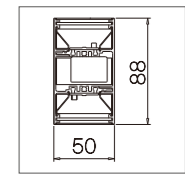

标准灯具 Standard single fitting

Item No	Power Flux	L*W*H
730B-VS1170T18W	18W / 1620 lm	1170*50*88
730B-VS1170T27W	27W / 2430 lm	1170*50*88
730B-VS2290T36W	36W / 3240 lm	2290*50*88

Item No	Power Flux	L*W*H
730B-VS1170T18W	18W / 1640 lm	1170*50*88
730B-VS1170T27W	27W / 2450 lm	1170*50*88
730B-VS2290T36W	36W / 3260 lm	2290*50*88