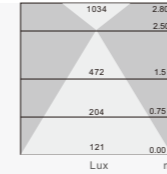

Item No	Power | Flux	L*W*H
730BU-VS1170T36W	36W / 3240 lm	1170*50*88
730BU-VS2290T72W	72W / 6480 lm	2290*50*88