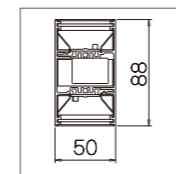

Item No	Power | Flux	L*W*H
730BU-VS1170T36W	36W / 3240 lm	1170*50*88
730BU-VS2290T72W	72W / 6480 lm	2290*50*88