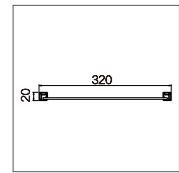

标准灯具 Standard single fitting

上下出光吊灯
(Up&down light)
CCT: 3000K
Colors: Silver /
White / Black

Item No	Power | Flux	L*W*H
746-SS1170T36W	36W / 3240 lm	1170*320*20