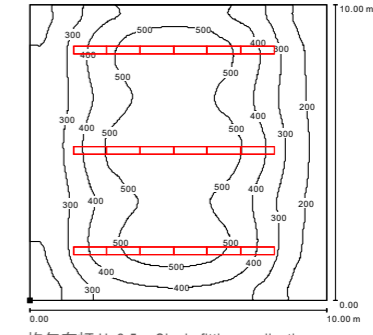

均匀布灯 H=2.5m Single fitting application