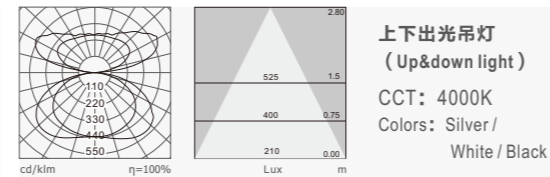

上下出光吊灯
(Up&down light)
CCT: 4000K
Colors: Silver /
White / Black

Item No	Power | Flux	L*W*H
746-SS1170T36W	36W / 3260 lm	1170*320*20