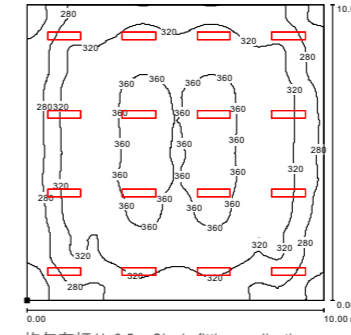

Item No	Power Flux	L*W*H
746-SS1170T36W	36W / 3260 lm	1170*320*20

上下出光吊灯
 (Up&down light)
 CCT: 6500K
 Colors: Silver /
 White / Black

Item No	Power Flux	L*W*H
746-SS1170T36W	36W / 3280 lm	1170*320*20

应用参考 Application reference

Open space: 10m x 10m x 3m; reflectance (%) : ceiling80/wall50/floor20/ floor ceiling walls; illuminance is the average lux level on 0.75m working surface; "H" is the fittings installation height

开放式空间: 10m x 10m x 3m; 反射率(%): 天花板 80/墙壁50/地板20; 照度为 0.75m工作面平均照度; H为灯具 安装离地高度。