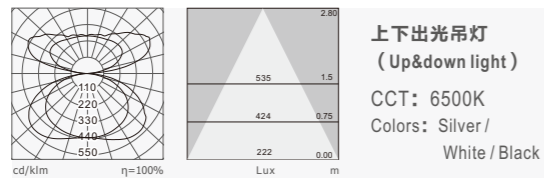

标准灯具 Standard single fitting

上下出光吊灯
(Up&down light)
CCT: 3000K
Colors: Silver /
White / Black

Item No	Power | Flux	L*W*H
746-SS1170T36W	36W / 3240 lm	1170*320*20

上下出光吊灯
(Up&down light)
CCT: 4000K
Colors: Silver /
White / Black

Item No	Power | Flux	L*W*H
746-SS1170T36W	36W / 3260 lm	1170*320*20

上下出光吊灯
(Up&down light)
CCT: 6500K
Colors: Silver /
White / Black

Item No	Power | Flux	L*W*H
746-SS1170T36W	36W / 3280 lm	1170*320*20

应用参考 Application reference

Open space: 10m x 10m x 3m; reflectance (%) : ceiling80/wall50/floor20/ floor ceiling walls; illuminance is the average lux level on 0.75m working surface; "H" is the fittings installation height

开放式空间: 10m x 10m x 3m; 反射率(%): 天花板 80/墙壁50/地板20; 照度为 0.75m工作面平均照度; H为灯具 安装离地高度。

Item No	Power | Flux	Number	W/m²	H=2.8m Illuminance(Lux)
746-SS1170T36W	36W / 3240 lm	16	5.76	323
746-SS200T216W	216W / 19440 lm	3	6.48	389

关联产品 Related products