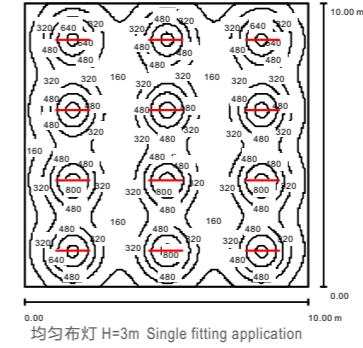

应用参考 Application reference

Open space: 10m x 10m x 3m; reflectance (%): ceiling80/wall50/floor20/ floor ceiling walls; illuminance is the average lux level on 0.75m working surface; "H" is the fittings installation height

开放式空间: 10m x 10m x 3m; 反射率(%): 天花板 80/墙壁50/地板20; 照度为 0.75m工作面平均照度; H为灯具安装离地高度。

均匀布灯 H=3m Single fitting application