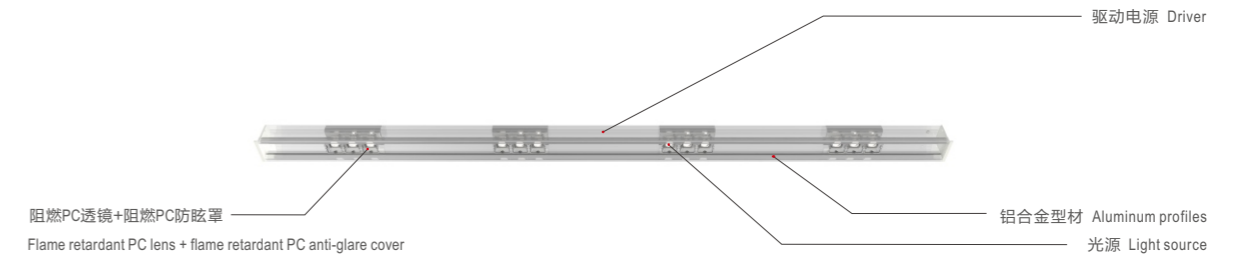

产品细节 Details

规格参数 Technical Data

名称: 905 嵌入灯
类型: 嵌入灯
灯体材料: 优质铝合金
表面处理: 哑光粉末喷涂 (哑光白)
控光面罩: 阻燃PC透镜+阻燃PC防眩罩
光源: SMD
整灯光效: 80 lm/W
显色指数: >90
色温: 3000K / 4000K / 6500K
输入电压: 220V / 50Hz
驱动电源: 高转换率驱动电源
灯具寿命: 3万小时
电气等级: I

Product name: 905 Recessed luminaire
Type: Recessed luminaires
Housing material: High-quality Aluminum alloy
Surface finish: Matte powder coating (matte white)
Diffuser material: Flame retardant PC lens + flame retardant PC anti-glare cover
Light source: SMD
Luminaire efficiency: 80 lm/W
CRI: >90
Color temperature: 3000K / 4000K / 6500K
Input voltage: 220V / 50Hz
Driver: High efficiency driver
Lifespan: 30000h
Electrical grade: I

Indoor 室内适用	General lighting 基础照明	High efficiency 高光效	Clear color 高显指	Long life 重点照明	Long life 长寿命
Anti glare 防眩光	Accurate light distribution 准配光	No flickering 无频闪	IP 20 Protection level 防护等级	Fire protection 防火	Low lumen depreciation 低光衰
Microwave sensor 微波感应控制	DALI	light control 光控	Wifi or Ble, Zigbee	1-10V 1-10V dimming 1-10V调光	China Compulsory Certification 3C认证
CE certification CE认证	CB certification CB认证