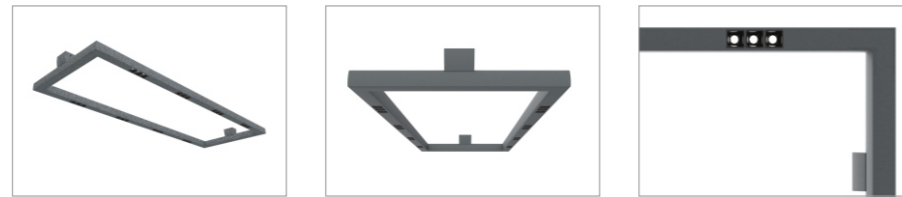

# JAGO CEILING SURFACE MOUNTED 904A

## 规格参数 Technical Data

名称: 904A 吸顶灯  
 类型: 吸顶灯  
 灯体材料: 优质铝合金  
 表面处理: 细沙氧化(银色/褐灰色/哑光黑)  
 哑光粉末喷涂(哑光白)  
 控光面罩: 阻燃PC透镜+阻燃PC防眩罩  
 光源: SMD  
 整灯光效: 80 lm/W  
 显色指数: >90  
 色温: 3000K / 4000K / 6500K  
 输入电压: 220V / 50Hz  
 驱动电源: 高转换率驱动电源  
 灯具寿命: 3万小时  
 电气等级: I

**Product name:** 904A Ceiling surface mounted luminaire  
**Type:** Ceiling surface mounted luminaires  
**Housing material:** High-quality Aluminum alloy  
**Surface finish:** Fine sand oxidation (silver/brown gray/black)  
 Matte powder coating (matte white)  
**Diffuser material:** Flame retardant PC lens + flame retardant PC anti-glare cover  
**Light source:** SMD  
**Luminaire efficiency:** 80 lm/W  
**CRI:** >90  
**Color temperature:** 3000K / 4000K / 6500K  
**Input voltage:** 220V / 50Hz  
**Driver:** High efficiency driver  
**Lifespan:** 30000h  
**Electrical grade:** I

904A series ceiling surface mounted linear LED luminaire, housing made of high pressure extruded aluminum construction, die-cast aluminum end caps with no visible screws, Surface treatment is the sand oxidation and Flame retardant PC lens + flame retardant PC anti-glare cover, UV and corrosion resistance, with beautiful appearance, the scientific proportion and reasonable dimensions, flexible installing methods, light body, excellent heat dissipation. The luminaire adopted TIR optic-control technology, achieve unification between precise control and high efficiency. Getting better with the "Lumbency curve" that brought by unique soft switch technology. Advanced thermal management technology to ensure consistency of LED life span, color temperature and maximize output lumens.