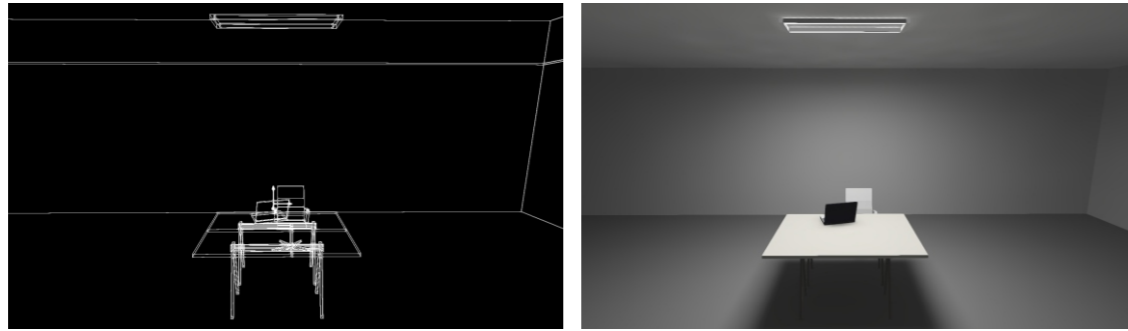

标准灯具 Standard single fitting