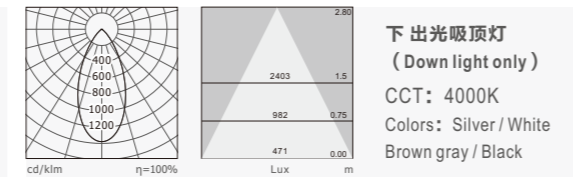

标准灯具 Standard single fitting