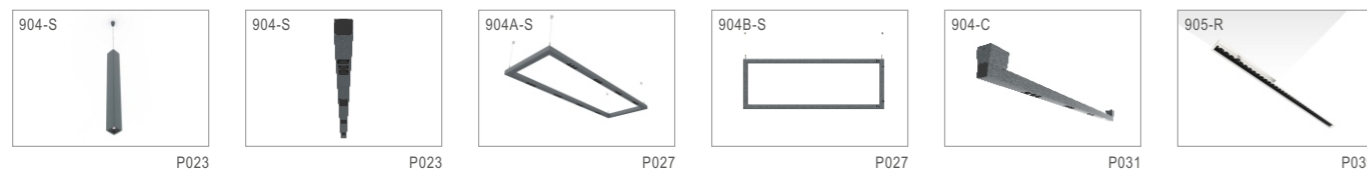

关联产品 Related products

↑
Jago 匠光系列 904A吸顶灯 实景图