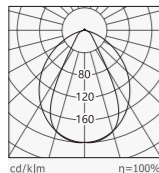

单向出光壁灯
(One-way illumination)
CCT: 6500K
Colors: Silver/White

Item No 420A-VS150T3W
Power | Flux 3W / 190 lm
L*W*H ϕ 150*35