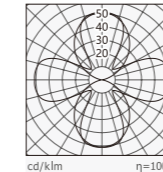

四向出光壁灯
(Four-way illumination)
CCT: 3000K
Colors: Silver/White

Item No 420D-VS150T12W
Power | Flux 12W / 600 lm
L*W*H ϕ 150*35