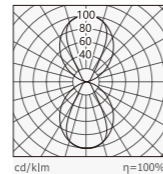

双向出光壁灯
(Two-way illumination)
CCT: 4000K
Colors: Silver/White

Item No 420B-VS150T6W
Power | Flux 6W / 320 lm
L*W*H ϕ 150*35