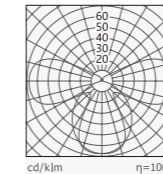

三向出光壁灯
(Three-way illumination)
CCT: 3000K
Colors: Silver/White

Item No 420C-VS150T9W
Power | Flux 9W / 450 lm
L*W*H ϕ 150*35