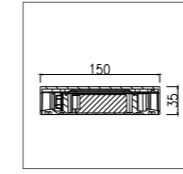

四向出光壁灯
(Four-way illumination)
CCT: 3000K
Colors: Silver/White

Item No 420D-VS150T12W
Power | Flux 12W / 600 lm
L*W*H ϕ 150*35