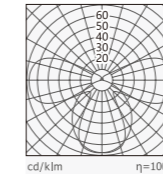

三向出光壁灯
(Three-way illumination)
CCT: 6500K
Colors: Silver/White

Item No 420C-VS150T9W
Power | Flux 9W / 490 lm
L*W*H ϕ 150*35