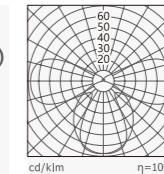

三向出光壁灯
(Three-way illumination)
CCT: 4000K
Colors: Silver/White

Item No 420C-VS150T9W
Power | Flux 9W / 470 lm
L*W*H ϕ 150*35