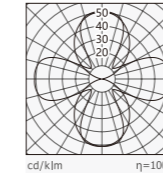

四向出光壁灯
(Four-way illumination)
CCT: 6500K
Colors: Silver/White

Item No 420D-VS150T12W
Power | Flux 12W / 640 lm
L*W*H ϕ 150*35