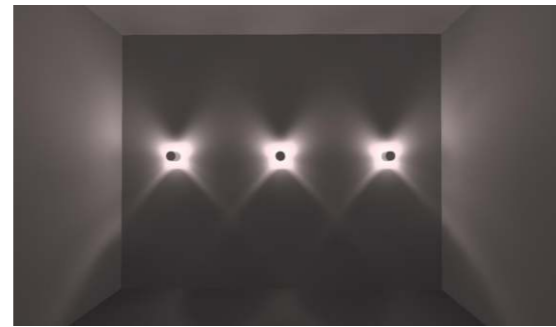

标准灯具 Standard single fitting

单向出光壁灯
(One-way illumination)
CCT: 3000K
Colors: Silver/White

Item No 420A-VS150T3W
Power | Flux 3W / 150 lm
L*W*H ϕ 150*35

单向出光壁灯
(One-way illumination)
CCT: 4000K
Colors: Silver/White

Item No 420A-VS150T3W
Power | Flux 3W / 170 lm
L*W*H ϕ 150*35

单向出光壁灯
(One-way illumination)
CCT: 6500K
Colors: Silver/White

Item No 420A-VS150T3W
Power | Flux 3W / 190 lm
L*W*H ϕ 150*35

双向出光壁灯
(Two-way illumination)
CCT: 3000K
Colors: Silver/White

Item No 420B-VS150T6W
Power | Flux 6W / 300 lm
L*W*H ϕ 150*35

双向出光壁灯
(Two-way illumination)
CCT: 4000K
Colors: Silver/White

Item No 420B-VS150T6W
Power | Flux 6W / 320 lm
L*W*H ϕ 150*35

双向出光壁灯
(Two-way illumination)
CCT: 6500K
Colors: Silver/White

Item No 420B-VS150T6W
Power | Flux 6W / 340 lm
L*W*H ϕ 150*35

三向出光壁灯
(Three-way illumination)
CCT: 3000K
Colors: Silver/White

Item No 420C-VS150T9W
Power | Flux 9W / 450 lm
L*W*H ϕ 150*35

三向出光壁灯
(Three-way illumination)
CCT: 4000K
Colors: Silver/White

Item No 420C-VS150T9W
Power | Flux 9W / 470 lm
L*W*H ϕ 150*35

三向出光壁灯
(Three-way illumination)
CCT: 6500K
Colors: Silver/White

Item No 420C-VS150T9W
Power | Flux 9W / 490 lm
L*W*H ϕ 150*35

四向出光壁灯
(Four-way illumination)
CCT: 3000K
Colors: Silver/White

Item No 420D-VS150T12W
Power | Flux 12W / 600 lm
L*W*H ϕ 150*35

四向出光壁灯
(Four-way illumination)
CCT: 4000K
Colors: Silver/White

Item No 420D-VS150T12W
Power | Flux 12W / 620 lm
L*W*H ϕ 150*35

四向出光壁灯
(Four-way illumination)
CCT: 6500K
Colors: Silver/White

Item No 420D-VS150T12W
Power | Flux 12W / 640 lm
L*W*H ϕ 150*35

关联产品 Related products