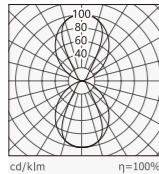

双向出光壁灯
(Two-way illumination)
CCT: 6500K
Colors: Silver/White

Item No 420B-VS150T6W
Power | Flux 6W / 340 lm
L*W*H ϕ 150*35