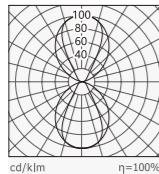

双向出光壁灯
(Two-way illumination)
CCT: 3000K
Colors: Silver/White

Item No 420B-VS150T6W
Power | Flux 6W / 300 lm
L*W*H ϕ 150*35