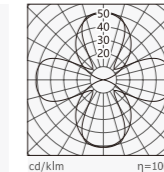

四向出光壁灯
(Four-way illumination)
CCT: 4000K
Colors: Silver/White

Item No 420D-VS150T12W
Power | Flux 12W / 620 lm
L*W*H ϕ 150*35