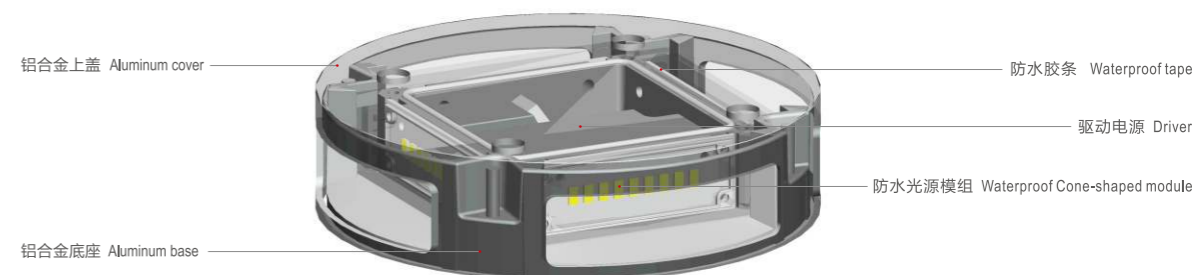

产品细节 Details

规格参数 Technical Data

名称: 420 壁灯/地灯
类型: 壁灯/地灯
灯体材料: 优质铝合金
表面处理: 静电喷涂
光源: SMD
整灯光效: 50 lm/W
显色指数: ≥83
色温: 3000K/4000K/6500K
输入电压: 220-240V
驱动电源: 高转换率驱动电源
灯具寿命: 3万小时
电气等级: II

Product name: 420 Wall/floor mounted
Type: Wall/floor mounted
Housing material: High-quality Aluminum alloy
Surface finish: Electrostatic thermo-painting
Light source: SMD
Luminaire efficiency: 50 lm/W
CRI: ≥83
Color temperature: 3000K/4000K/6500K
Input voltage: 220-240V
Driver: High efficiency driver
Lifespan: 30000h
Electrical grade: II

General lighting 基础照明	High efficiency 高光效	Long life 长寿命	Anti glare 防眩光	Accurate light distribution 准配光	No flickering 无频闪
IP 65 Protection level 防护等级	Double insulated structure 双重绝缘结构	Fire protection 防火	Low lumen depreciation 低光衰	Microwave sensor 微波感应控制	Emergency kits 应急照明组件
1-10V 1-10V dimming 1-10V调光	DALI	light control 光控	Wifi or Ble, Zigbee	China Compulsory Certification 3C认证	CE certification CE认证
CB CB certification CB认证