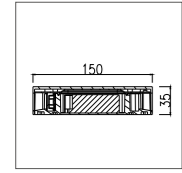

三向出光壁灯
(Three-way illumination)
CCT: 3000K
Colors: Silver/White

Item No 420C-VS150T9W
Power | Flux 9W / 450 lm
L*W*H ϕ 150*35