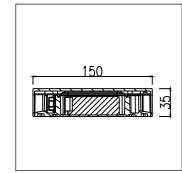

双向出光壁灯
(Two-way illumination)
CCT: 3000K
Colors: Silver/White

Item No 420B-VS150T6W
Power | Flux 6W / 300 lm
L*W*H ϕ 150*35